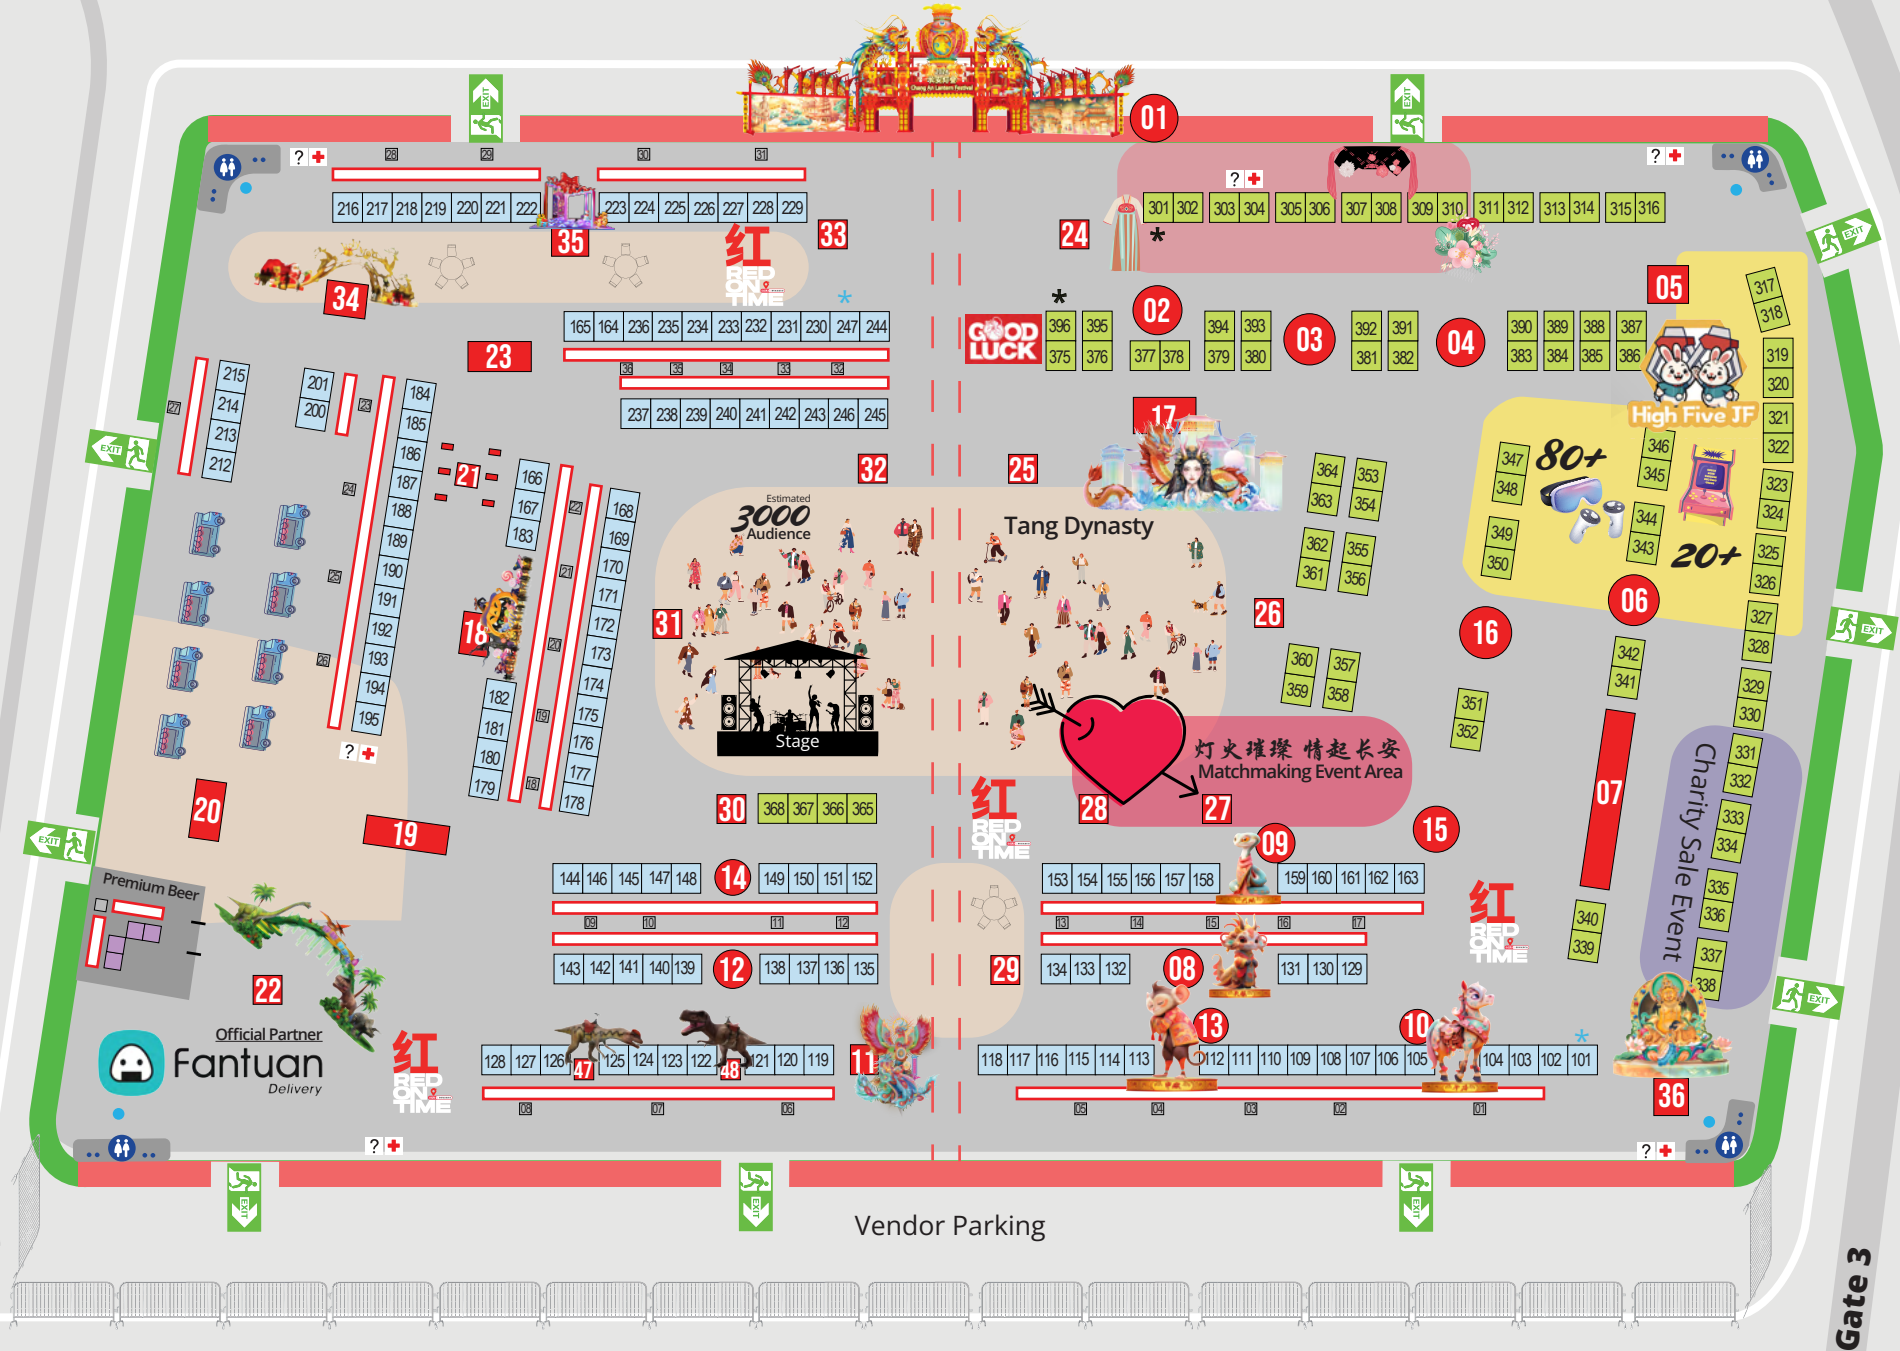

NY Pizza House Food Truck 202-204
Pink Mango 234
Potato Powder Love Noodle 187
Shenyang BBQ 166
Snowflake Tanghulu 228
Su Shan 酥山 176
Sunday Cafe 230-231
Sweet Treats By Trucly 145
Sweets On Wheels 205-207
Taste Memory Super BBQ 237
The Alley 178
Tianshui MALATANG 129
TOKYO YAKISOBA / TOKYO UDON 213
Tortas Las Jarochitas 196-197
TWNS Crispy Chicken 146
ValueMax Outlet Inc 221
Vege Valley Restaurant 159
Yummy Yummy Malatang 191
Zengzhen Restaurant 曾真东北烧烤 143
Zmsseafood 152
#Big Dan Xian Taste 156
99 Ranch 232

Food & Beverage:

Aki Takoyaki 233
Apex Global Groups, Inc. 293
Baby Pig Fried Potsticker 193
Bao Babies 222
Bearology 169
Bengee sushi 157
Best-sis Bobas & Wings 206-210
Boba 101 167
Bonanza Bakery & Cafe 135
Braised kitchen 魔幻厨房 154
Chanbaimei 饽百妹 136, 163, 168, 179, 183
Chaozhou Rice Noddle Soup 171
Charcoal BBQ 164
Circle Sugar Cane Juice 240
Dem Sao Grilled Squid 133
Dragon Skewers 172
Dragon Whisker 132
Exotic Juices 225-226
French Kiss Cafe 200
Gourmet under the Stars 182
Happy Together 喜荟 180
Hawaiian Honey Cones 245

Get in Touch:

Apex Global Groups, Inc.

Tel: 909-399-9688

Website: www.awcae.com

Address: 5388 Arrow Hwy,
Montclair, CA
91763

2024
Los Angeles
LANTERN
ART EXPO

2024
Los Angeles
Lantern Art Expo

Oct 18 - Nov 17
4:00 pm - 11:00 pm

Santa Anita Park

Gate 8

ENTRANCE / EXIT

Gate 1

Gate 3

Huntington Dr,

- Lantern Display
- Food & Beverage Booth
- Merchandise Booth
- Food Truck
- Restroom
- Information & First Aid
- Emergency Exit