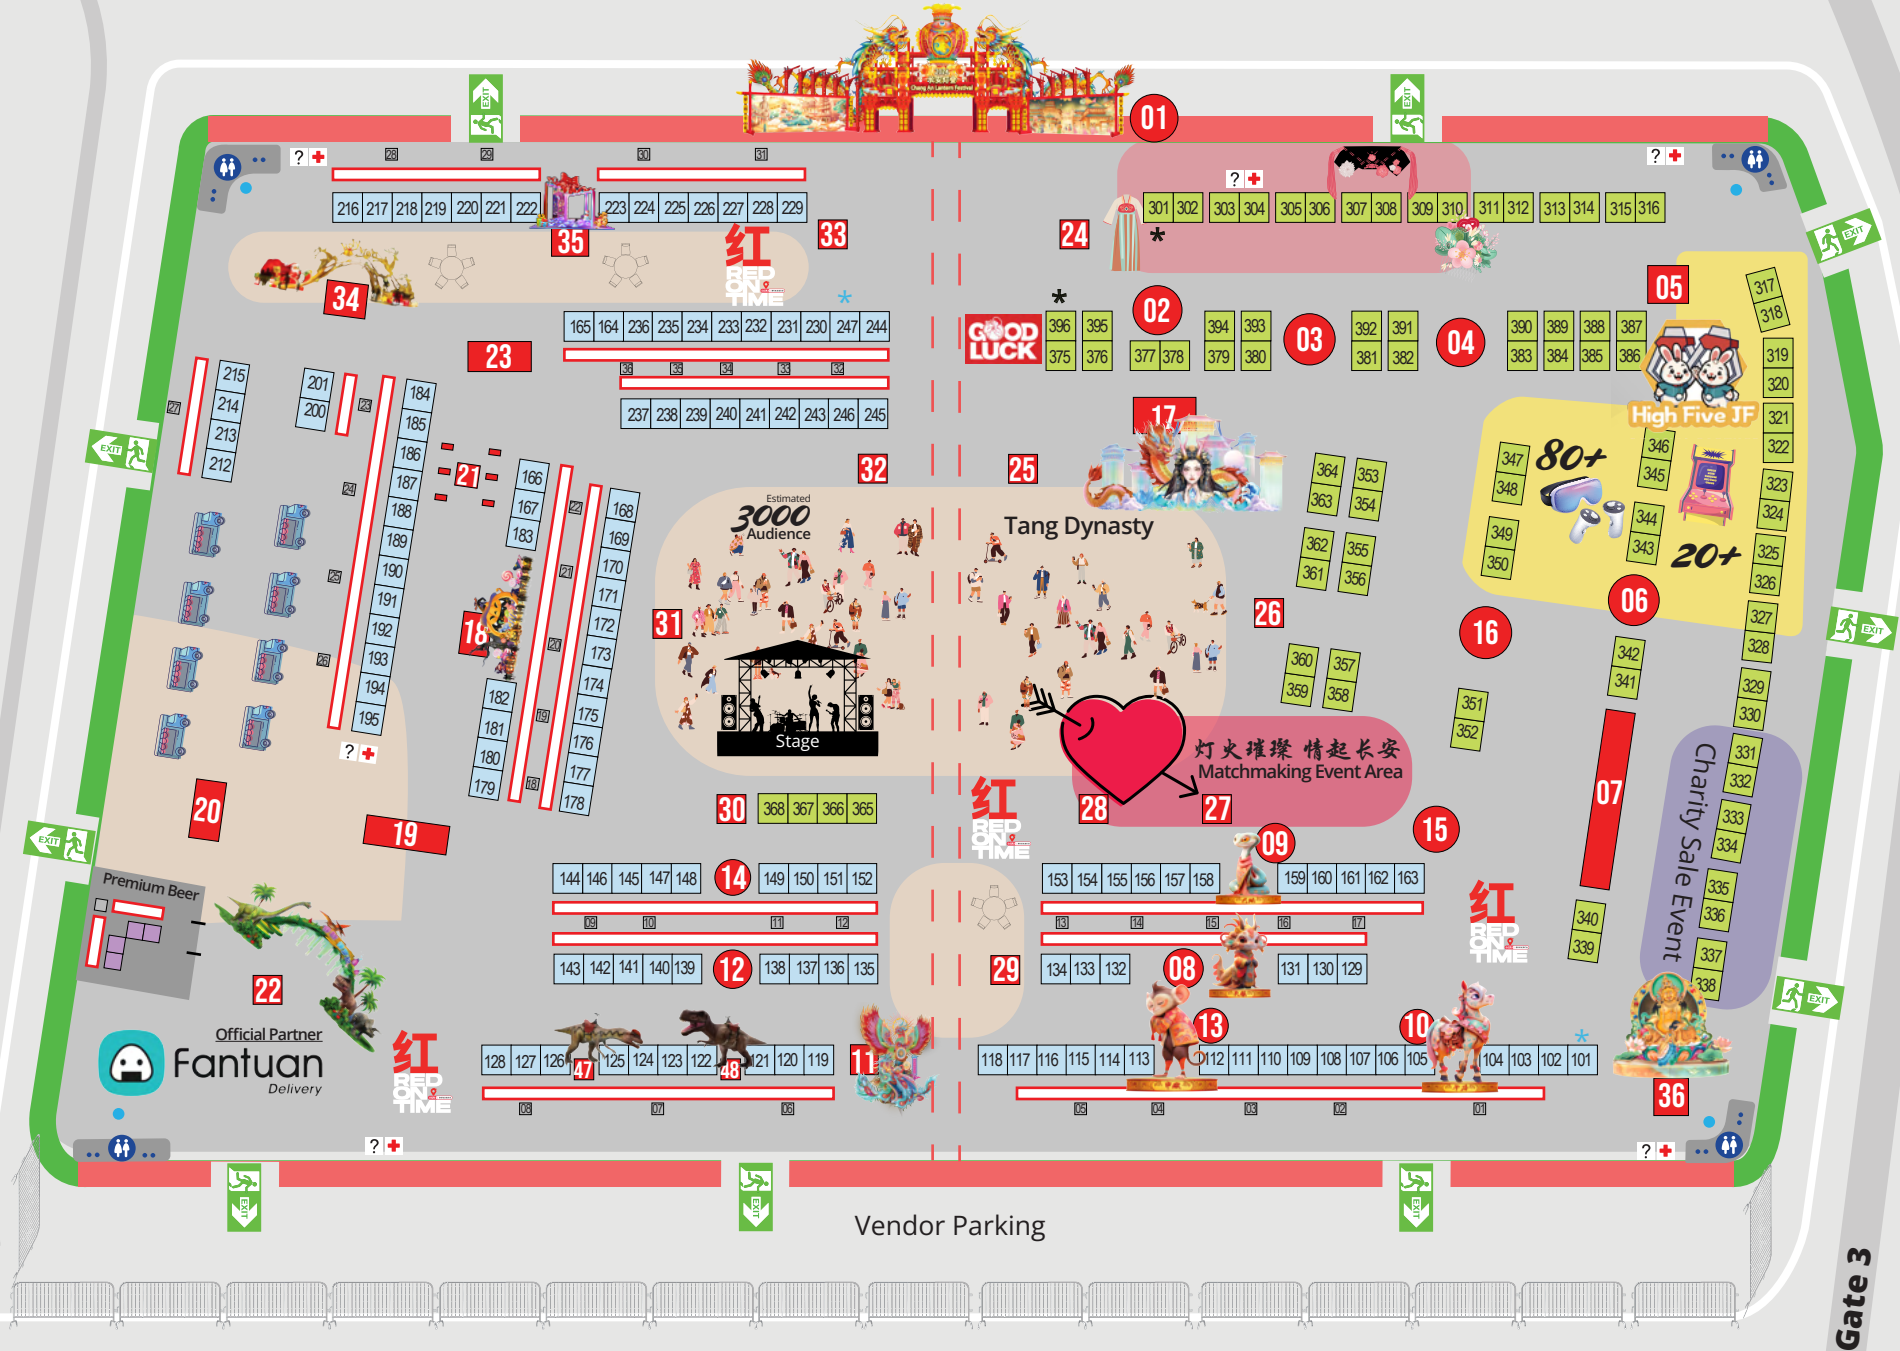

Hawaiian Honey Cones 245
HGG Tanghulu
144, 153, 165, 195
HOTATO POTATO 128
Joy Meat 236
LC Kitchen 158
M.YCandy 101-102
Makanai is Ready 198-199
Mansae Food 232
Meet Lover BBQ 229
Melange Restaurant 162
MOJO GLOBAL INC 184, 244, 247
Morning Delight Cafe 118
Myungrang Hot Dog 243
NY Pizza House Food Truck 202-204
Ortega's Smashburgers 246
Potato Powder Love Noodle 170
Shenyang BBQ 166
Snowflake Tanghulu 228
Sunday Cafe 230-231
Sweets On Wheels 206-207
Tastetastic Jamaican food 223
The Alley 178
Tianshui MALATANG 129
Tortas Las Jarochitas 196-197
TWNS Crispy Chicken 146
ValueMax Outlet Inc 221
#Big Dan Xian Taste 156

Food & Beverage:

A.J.A.J. CAFE 177
Aki Takoyaki 233
ALIYA LAVALAND 134
Apex Global Groups, Inc. 239
Bearology 169
Bengee Sushi 157
Best-sis Bobas & Wings 208-210
Boba 101 167
Bonanza Bakery & Cafe 135
Chanbaimei 馋百妹
136, 163, 168, 179, 183
Chaozhou Rice Noodle Soup 171
Charcoal BBQ 164
Circle Sugar Cane Juice 240
Coconut & Co 174
Dem Sao Grilled Squid 136
Dragon Whisker 132
Exotic Juices 225-226
Fuego Me Up 155
Gourmet Under The Stars 237
Happy Together 喜荟 130

Get in Touch:

Apex Global Groups, Inc.

Tel: 909-399-9688

Website: www.awcae.com

Address: 5388 Arrow Hwy,
Montclair, CA
91763

2024
Los Angeles
LANTERN
ART EXPO

2024
Los Angeles
Lantern Art Expo

Oct 18 - Nov 17
4:00 pm - 11:00 pm

Santa Anita Park

Gate 8

ENTRANCE / EXIT

Gate 1

Gate 3

Huntington Dr,

- Lantern Display
- Food & Beverage Booth
- Merchandise Booth
- Food Truck
- Restroom
- Information & First Aid
- Emergency Exit